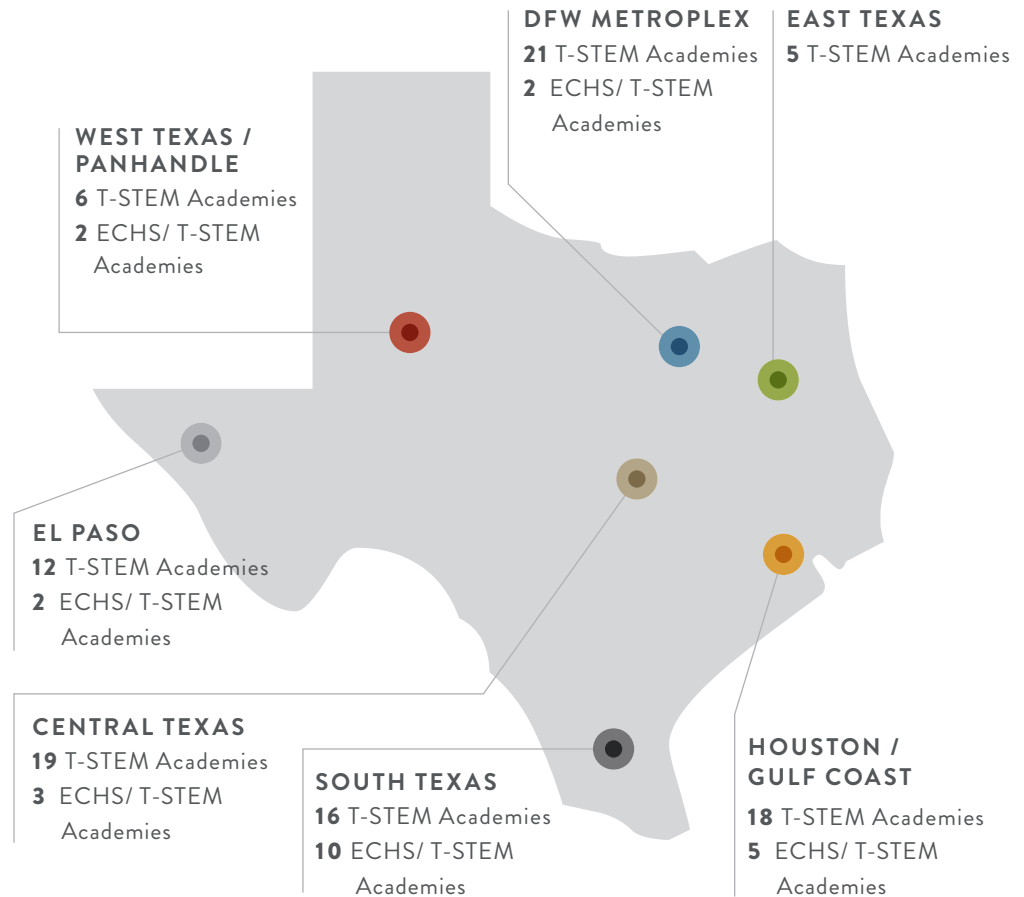

2016-2017 STATEWIDE COLLEGE READY SCHOOL NETWORK

ABOUT OUR T-STEM SCHOOLS:

Texas Science, Technology, Engineering and Mathematics (T-STEM) Academies

have developed innovative strategies and practices to improve instruction for students. These Academies provide students with the critical skills and knowledge required to succeed.

121 T-STEM SCHOOLS:

97 T-STEM Academies

24 Blended Early College High School (ECHS)/T-STEM Academies

EDUCATE TEXAS, a public-private initiative of Communities Foundation of Texas, is dedicated to improving the postsecondary readiness of students with a focus on low income, historically underserved students. Our partners include the Texas Education Agency; Texas Higher Education Coordinating Board; Office of the Governor; Texas Legislature; Communities Foundation of Texas; Bill & Melinda Gates Foundation; Greater Texas Foundation; Houston Endowment; The Meadows Foundation; National Instruments and Texas Instruments Foundation.